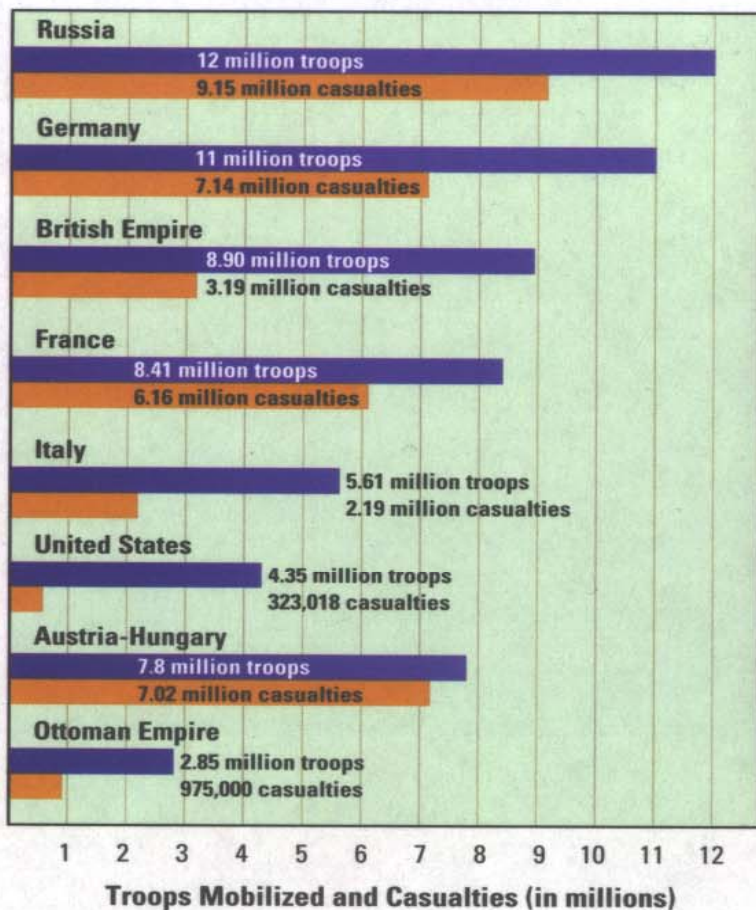

WWI

Standard 10.5 Students analyze the causes and course of the First World War.

Albania	remained neutral
Bulgaria	joins central powers 6-Oct-1915
Greece	joins allied powers 27-Jun-1917
Montenegro	initial allied power
Romania	joins allied powers 27-Aug-1916
Serbia	initial allied power

The Balkans 1914

The Human and Financial Costs of World War I

Human Casualties

Source: *Encyclopedia Britannica*

Financial and Economic Costs

Source: Randal Gray, *Chronicle of the First World War, Vol. II: 1917-1921*